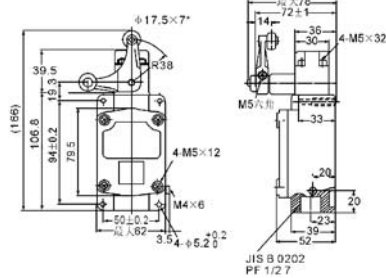

**WLFX2 Series Limit Switch 系列行程开关(防爆型 explosion proof type)**

WLFX2CA2-2  
WLFX2CA2-2C

WLFX2CL

WLFX2CA12  
WLFX2CA12-C

WLFX2CA12-2  
WLFX2CA12-2C

WLFX2CA32-41, 42, 43  
WLFX2CA32-41, 42, 43-C

WLFX2CA2-26  
WLFX2CA2-26C