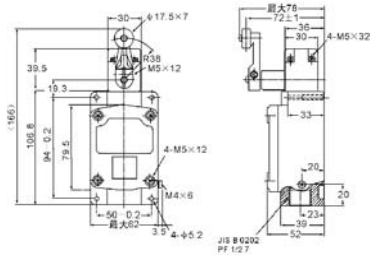

**WLFX2 Series Limit Switch 系列行程开关(防爆型 explosion proof type)**

WLFX2CA2-2  
WLFX2CA2-2C

WLFX2CL

WLFX2CA12  
WLFX2CA12-C

WLFX2CA12-2  
WLFX2CA12-2C

WLFX2CA32-41, 42, 43  
WLFX2CA32-41, 42, 43-C

WLFX2CA2-26  
WLFX2CA2-26C