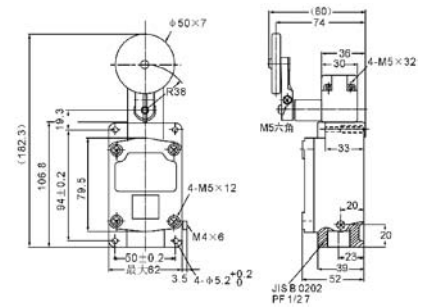

**WLFX2 Series Limit Switch 系列行程开关(防爆型 explosion proof type)**

WLFX2CA2-2  
WLFX2CA2-2C

WLFX2CL

WLFX2CA12  
WLFX2CA12-C

WLFX2CA12-2  
WLFX2CA12-2C

WLFX2CA32-41, 42, 43  
WLFX2CA32-41, 42, 43-C

WLFX2CA2-26  
WLFX2CA2-26C