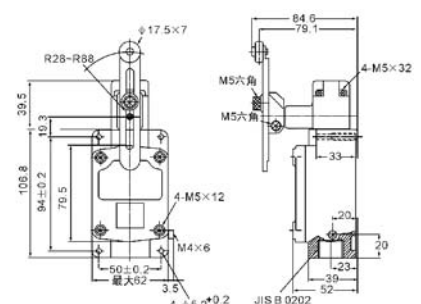

**WLFX2 Series Limit Switch 系列行程开关(防爆型 explosion proof type)**

WLFX2CA2-2  
WLFX2CA2-2C

WLFX2CL

WLFX2CA12  
WLFX2CA12-C

WLFX2CA12-2  
WLFX2CA12-2C

WLFX2CA32-41, 42, 43  
WLFX2CA32-41, 42, 43-C

WLFX2CA2-26  
WLFX2CA2-26C