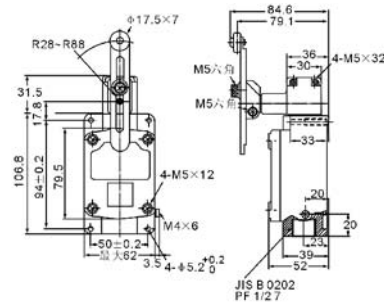

**WLFX2 Series Limit Switch 系列行程开关(防爆型 explosion proof type)**

WLFX2CA2-2  
WLFX2CA2-2C

WLFX2CL

WLFX2CA12  
WLFX2CA12-C

WLFX2CA12-2  
WLFX2CA12-2C

WLFX2CA32-41, 42, 43  
WLFX2CA32-41, 42, 43-C

WLFX2CA2-26  
WLFX2CA2-26C

WLFX2D  
WLFX2D-C

WLFX2D2  
WLFX2D2C