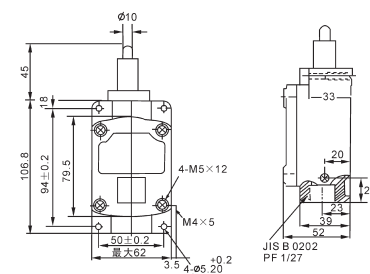

WLFX2D
WLFX2D-C