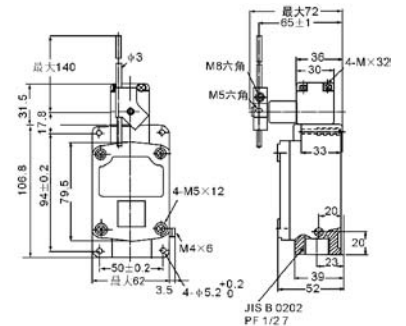

**WLFX2 Series Limit Switch 系列行程开关(防爆型 explosion proof type)**

WLFX2CA2-2  
WLFX2CA2-2C

WLFX2CL

WLFX2CA12  
WLFX2CA12-C

WLFX2CA12-2  
WLFX2CA12-2C

WLFX2CA32-41, 42, 43  
WLFX2CA32-41, 42, 43-C

WLFX2CA2-26  
WLFX2CA2-26C